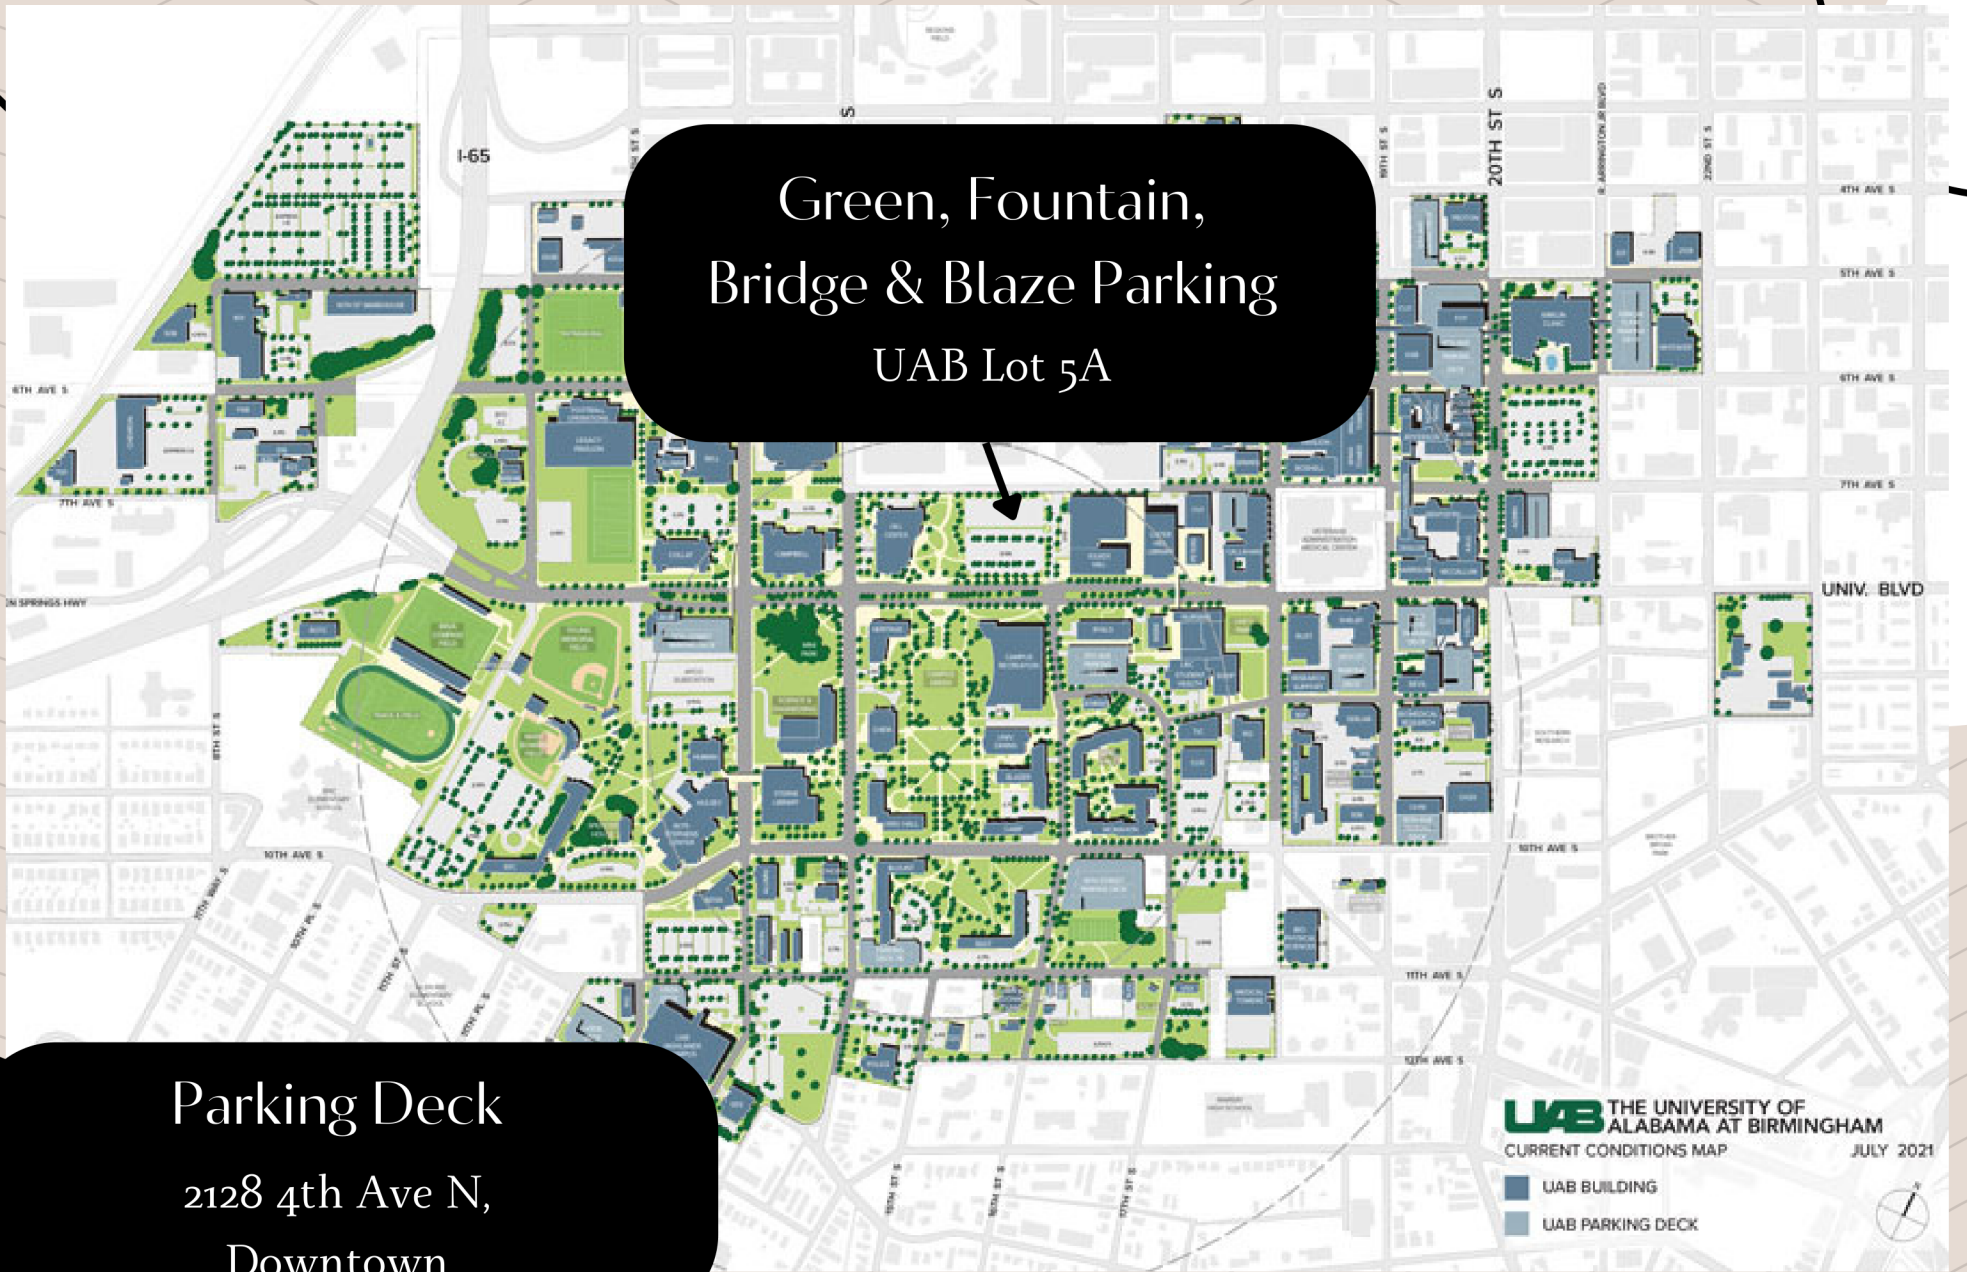

# UAB Campus LOCATION & PARKING MAP

THE GREEN

BLAZE

BRIDGE

UAB  
FOUNTAIN

PARKING  
DECK