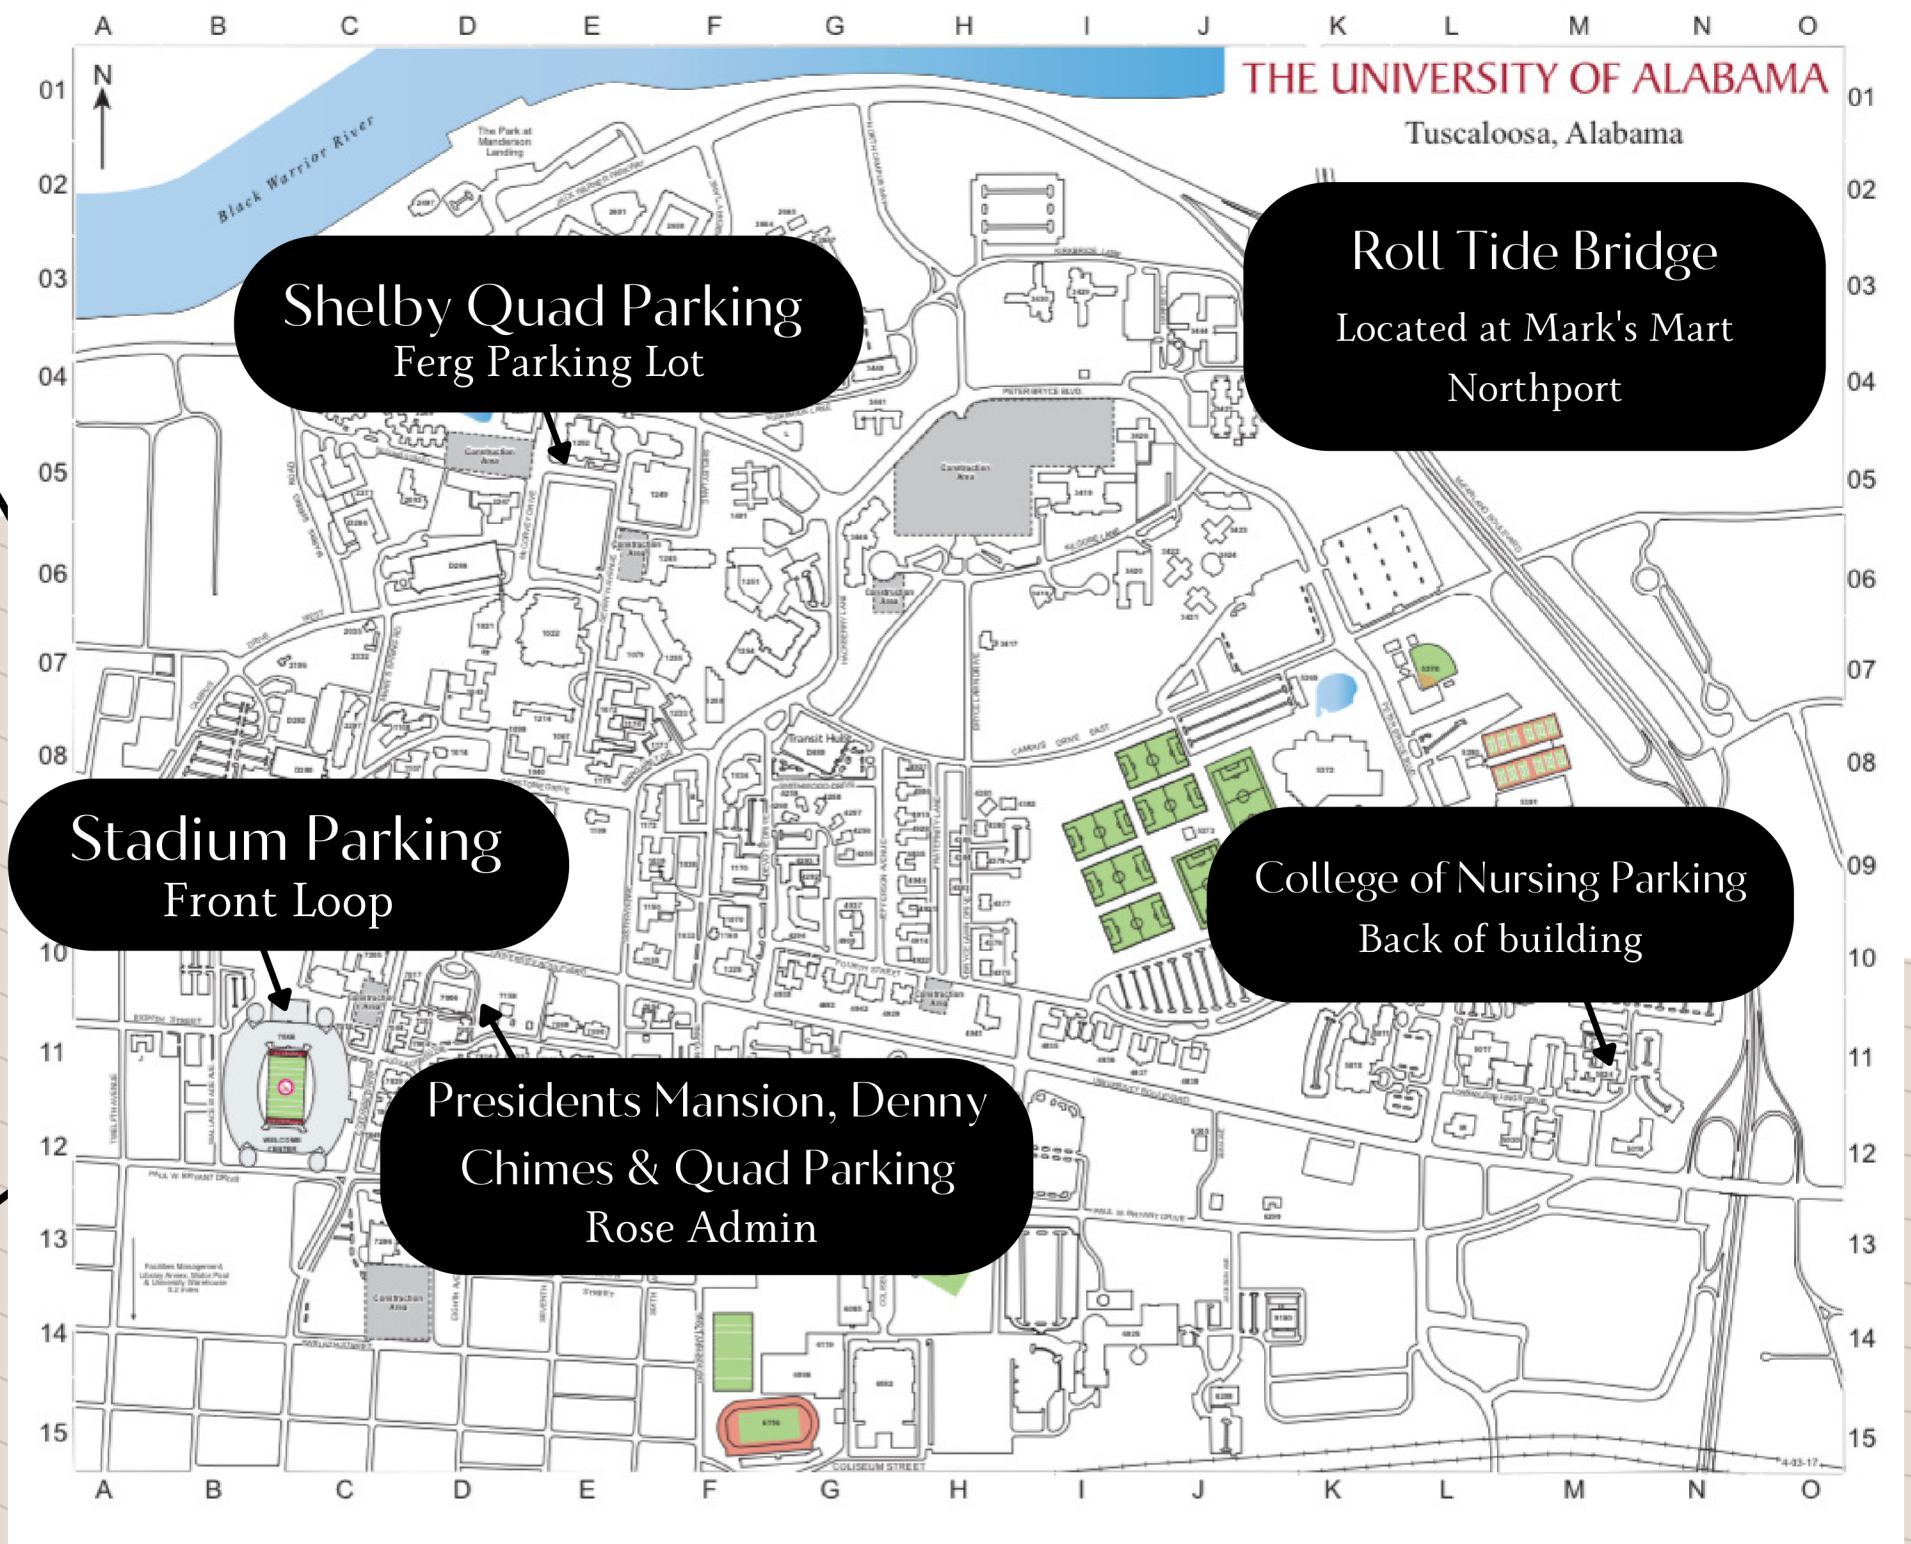

Alabama Campus LOCATION & PARKING MAP

STADIUM

PRESIDENTS
MANSION

DENNY
CHIMES

THE QUAD

ROLL TIDE
BRIDGE